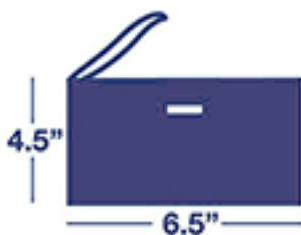

Clear Bag Policy

Clear Bag

No larger than 12" x 12" x 6"

Clear Plastic Storage Bag

One gallon resealable

Small Clutch Purse

No larger than 4.5" x 6.5"

Each guest will be allowed to carry in one (1) clear plastic, vinyl, or PVC bag that does not exceed 12" x 12" or one (1), one-gallon clear plastic bag. In addition to a clear plastic bag each guest will be allowed to carry in one (1) small clutch that does not exceed 4.5" x 6.5". Diaper bags (w/ a child 3 and under) and bags carrying medically necessary items will be allowed after a visual inspection inside the bag is completed by security.