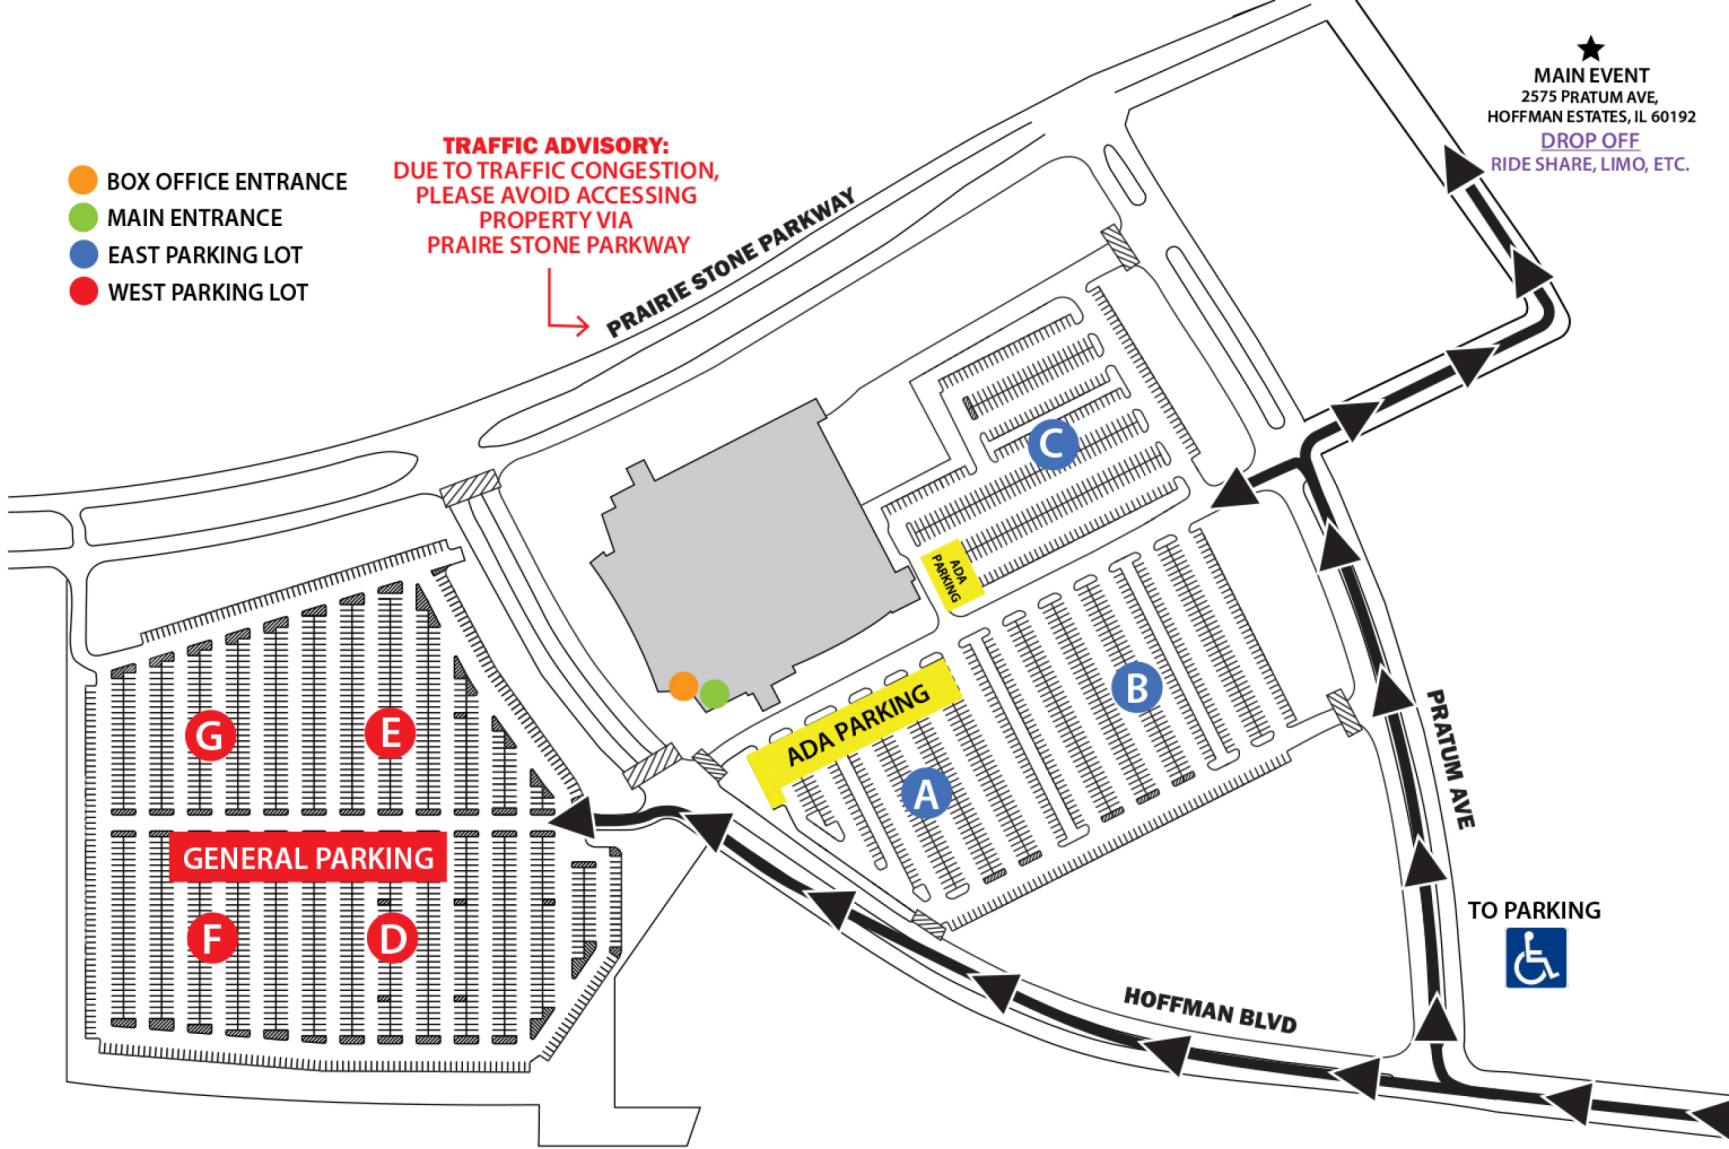

★
MAIN EVENT
2575 PRATUM AVE,
HOFFMAN ESTATES, IL 60192
DROP OFF
RIDE SHARE, LIMO, ETC.

- BOX OFFICE ENTRANCE
- MAIN ENTRANCE
- EAST PARKING LOT
- WEST PARKING LOT

TRAFFIC ADVISORY:
DUE TO TRAFFIC CONGESTION,
PLEASE AVOID ACCESSING
PROPERTY VIA
PRAIRIE STONE PARKWAY

PRAIRIE STONE PARKWAY

TO PARKING